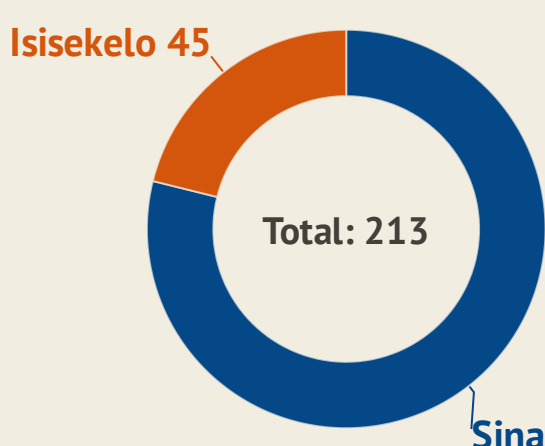

Establishing Vegetable Security..

Ubunye Foundation is working with communities to establish Tower Vegetable Gardens

Which programmes?

Isisekelo, with support from Innovation Edge is working with ECD practitioners and parents to establish Tower Vegetable Gardens at each ECD centre